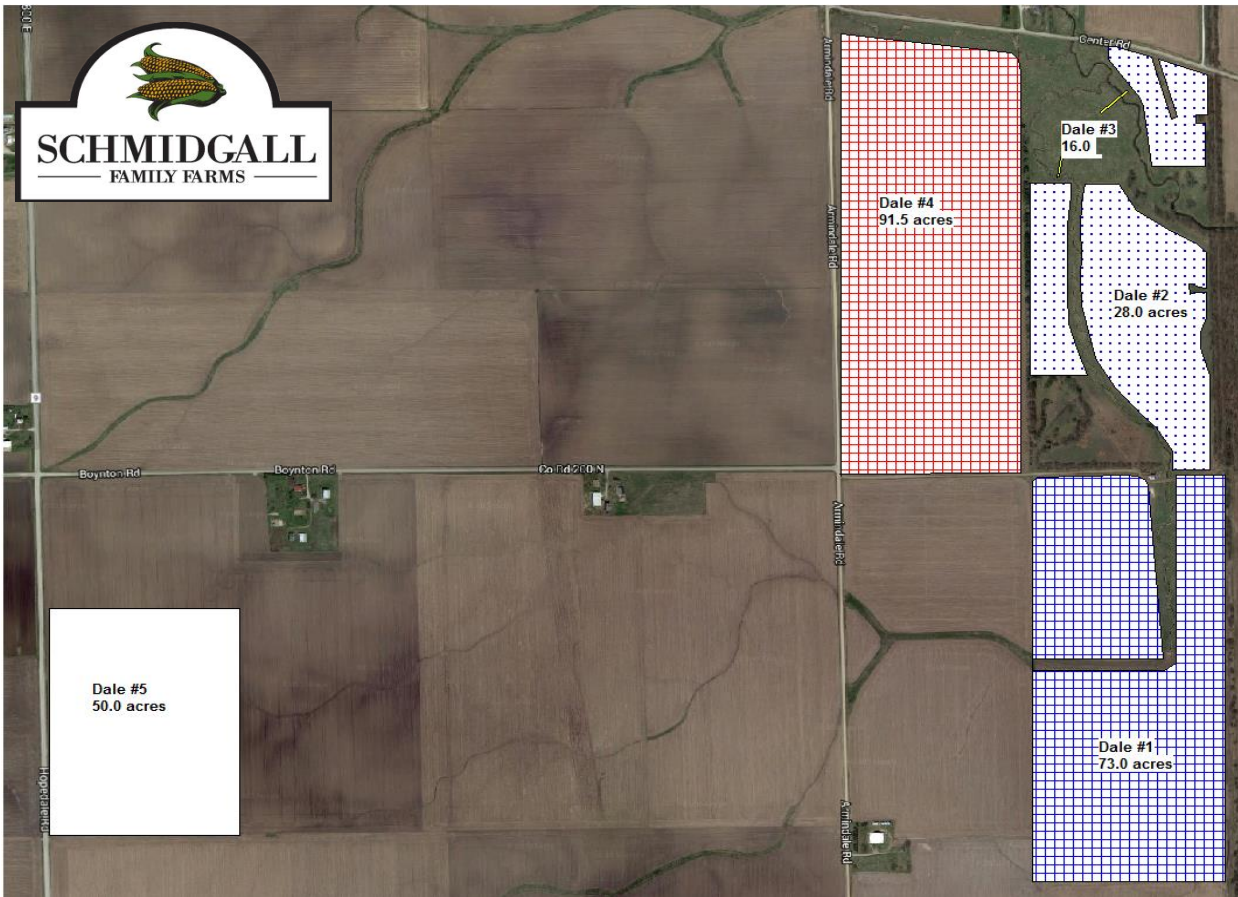

2016 Dale Farm Fall Fertilizer, Lime

VRT Spread	
Standard Spread	
Lime
Dap & Potash	
Dap, Potash, and Lime	

Field Number	Acres	DAP (18-46-0)	Potash (0-0-60)	Lime	Note
Field #1	73.0	VRT	VRT		
Field #2	28.0			VRT	30.4 tons
Field #3	16.0			VRT	30.8 tons
Field #4	91.5				
Field #5	50.0	*	*	*	

* Field being soil tested

VRT- Variable Rate Technology

2016 Dale Farm Fall Fertilizer, Lime