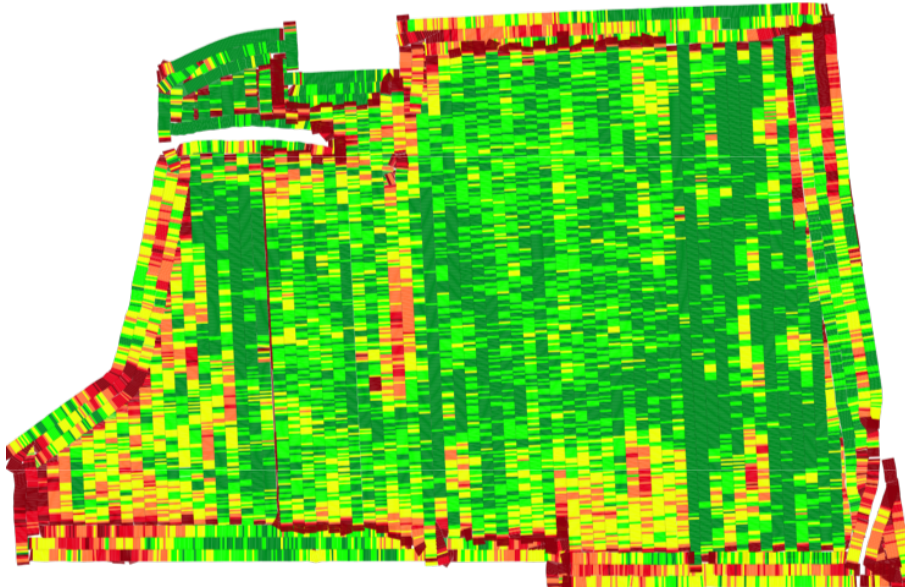

Horner 3

SFF | Horner

Soybeans - Harvested 10/11/16 - 10/19/16

> 75 bu/ac
66 - 75 bu/ac
58 - 66 bu/ac
49 - 58 bu/ac
40 - 49 bu/ac
< 40 bu/ac

HYBRID	MOISTURE	YIELD (BU/AC)
HS 33A32	13.0%	60.0
HS 35A50	13.1%	69.9
HS 35L42	12.7%	71.0
Total/Avg	12.8%	68.4

59.2

ACRES

68.4

YIELD (BU/AC)

12.8%

MOISTURE

4,045

BUSHELS

243,065

WEIGHT (LBS)