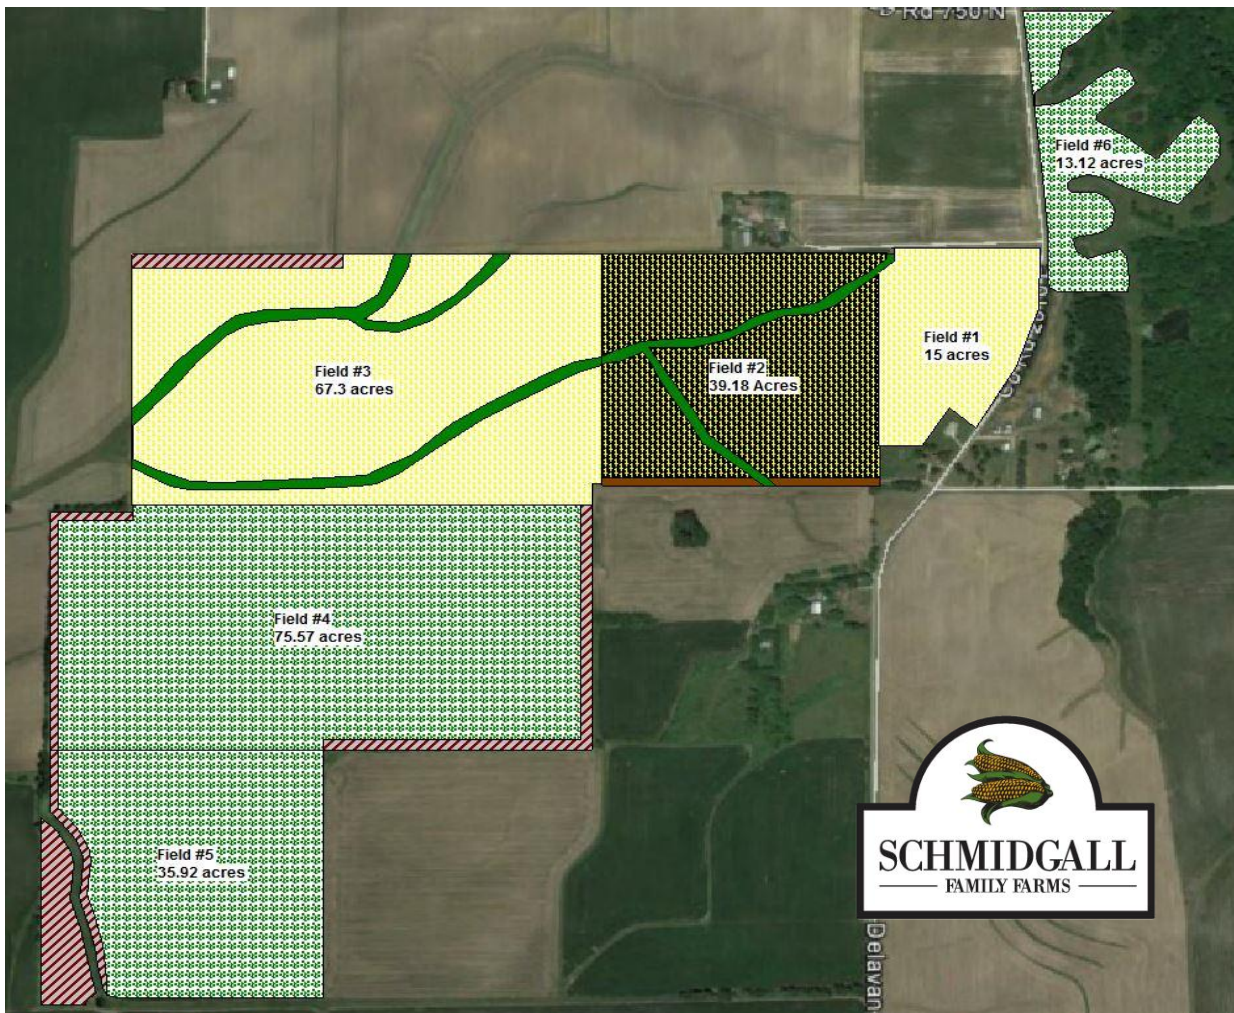

# 2016 Allen Farm Crop Plans

Field Number	Corn Acres	Soybean Acres	CRP Acres
Field #1	15.00		
Field #2	39.18		
Field #3	67.30		0.70
Field #4		75.57	3.30
Field #5 *		35.92	4.18
Field #6 (new field)		13.12	
<b>Total Acres</b>	<b>121.5</b>	<b>111.5</b>	<b>8.18</b>
<b>TOTAL CROPLAND ACRES</b>	<b>241.2</b>		

Legend	
Corn	
Soybeans	
Corn/Corn	

\*corn / corn