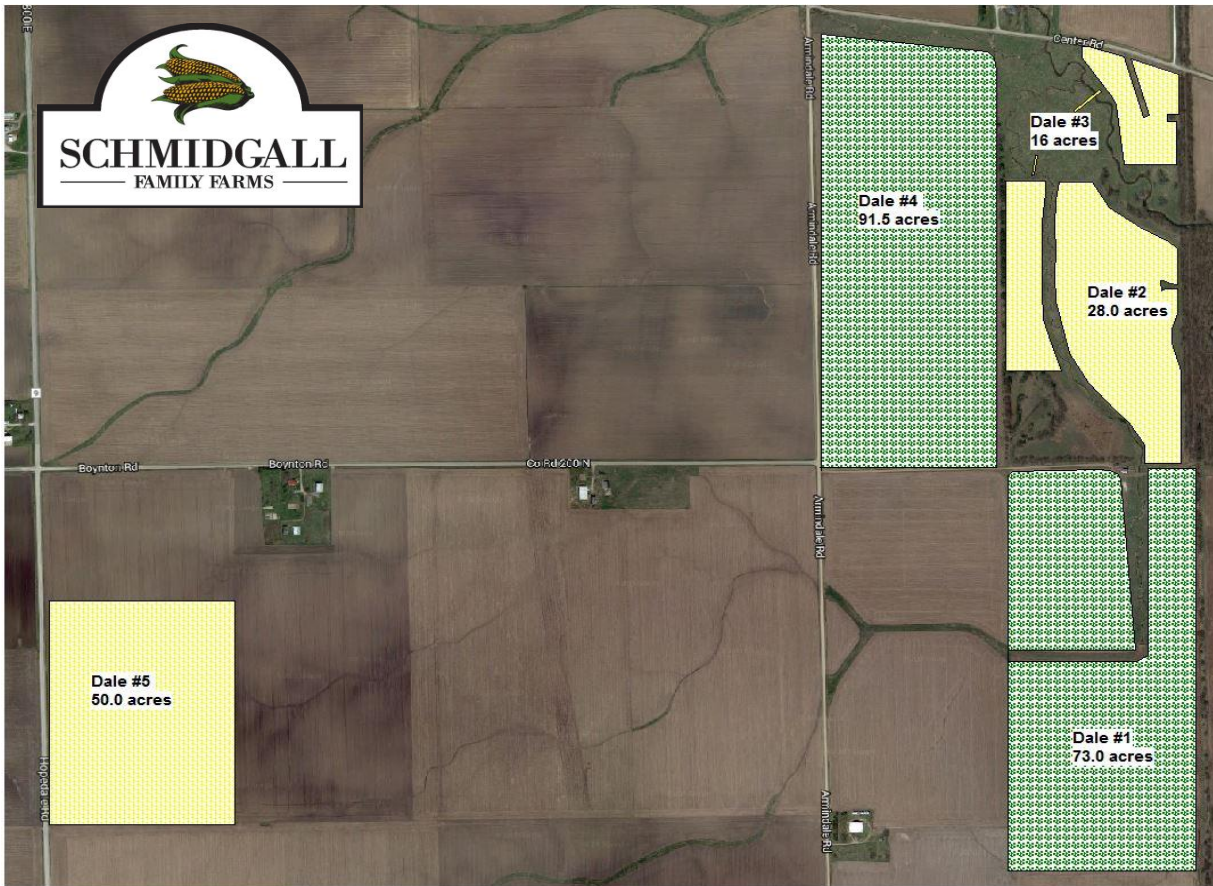

2016 Dale Farm Crop Yields

Legend	
Corn	
Soybeans	
Corn / Corn	

Field Number	Corn Acres	Corn Yield	Soybean Acres	Soybean Yield
Field #1	28	230.71 bu/a	73	70.79 bu/a
Field #2				
Field #3				
Field #4				
Field #5				
Dale Farm Yield Totals	94		164.5	