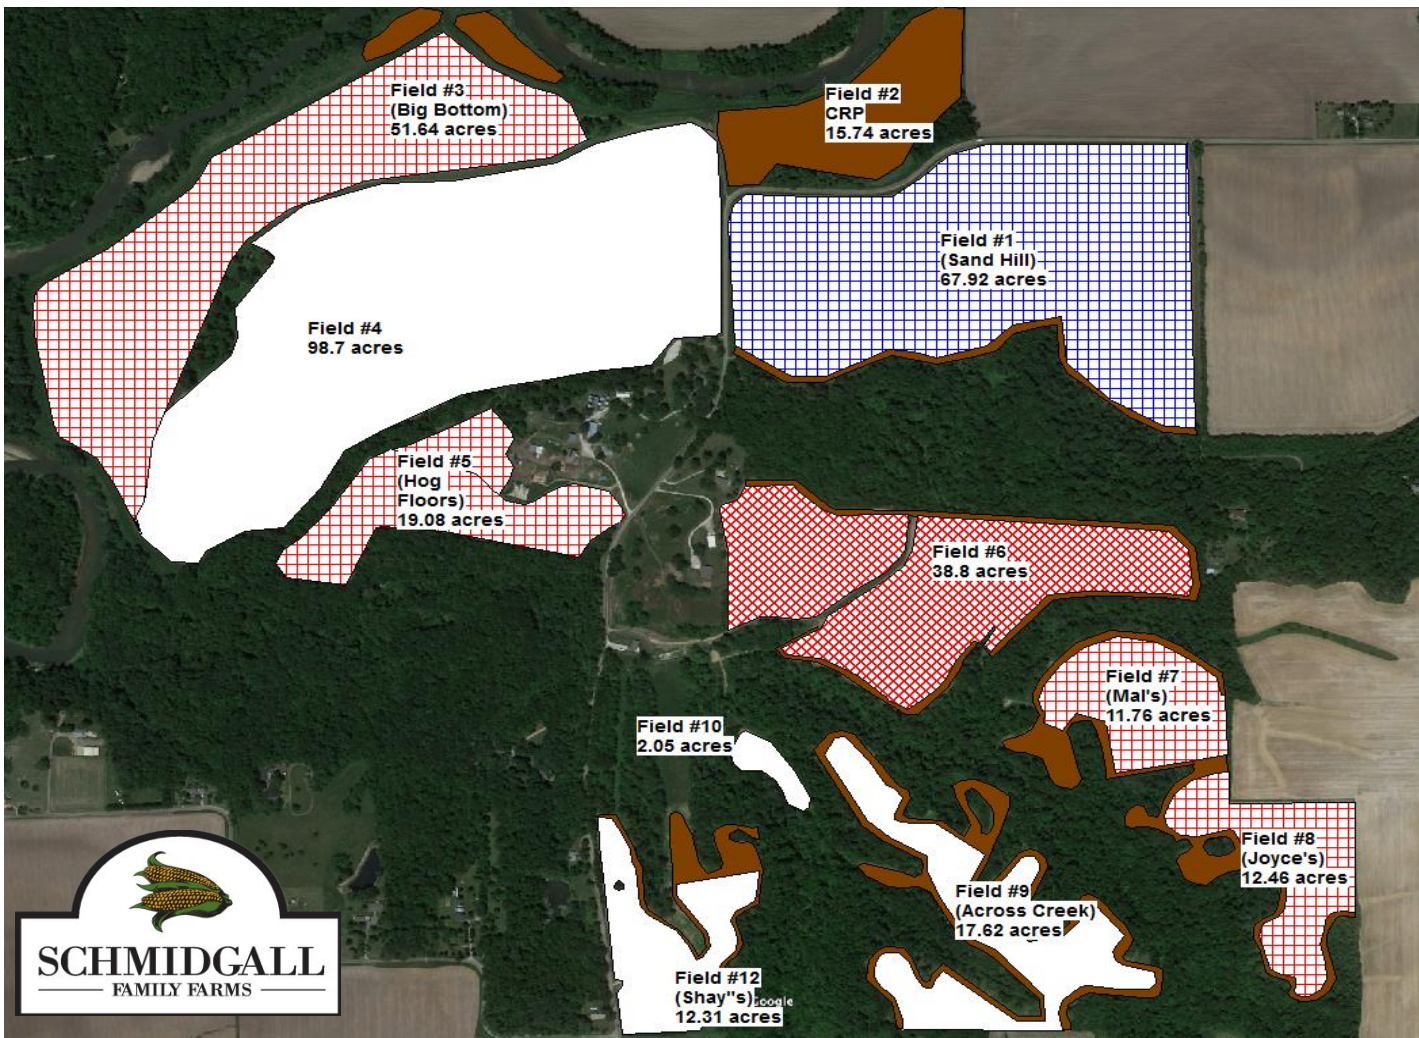

2016 Winkler Farm Fall Fertilizer, Lime Plans

VRT Spread	
Standard Spread	
Lime
Dap & Potash	
Potash & Lime	XXXXX

Field Number	Acres	DAP (18-46-0)	Potash (0-0-60)	Lime	Notes
Field #1 (Sand hill)	67.92	VRT	VRT		
Field #3 (Big bottom)	51.64	200 lbs./acre	100 lbs./acre		
Field #4	98.70				
Field #5 (Hog floors)	19.08	110 lbs./acre	150 lbs./acre		
Fields #6	38.80		150 lbs./acre	VRT	69 ton lime
Field #7 (Mal's)	11.76	200 lbs./acre	135 lbs./acre		
Field #8 (Joyce's)	12.46	200 lbs./acre	135 lbs./acre		
Field #9 (Across creek)	17.62				
Field #10	2.05				
Field #11 (Shay's)	12.31				

VRT- Variable Rate Technology