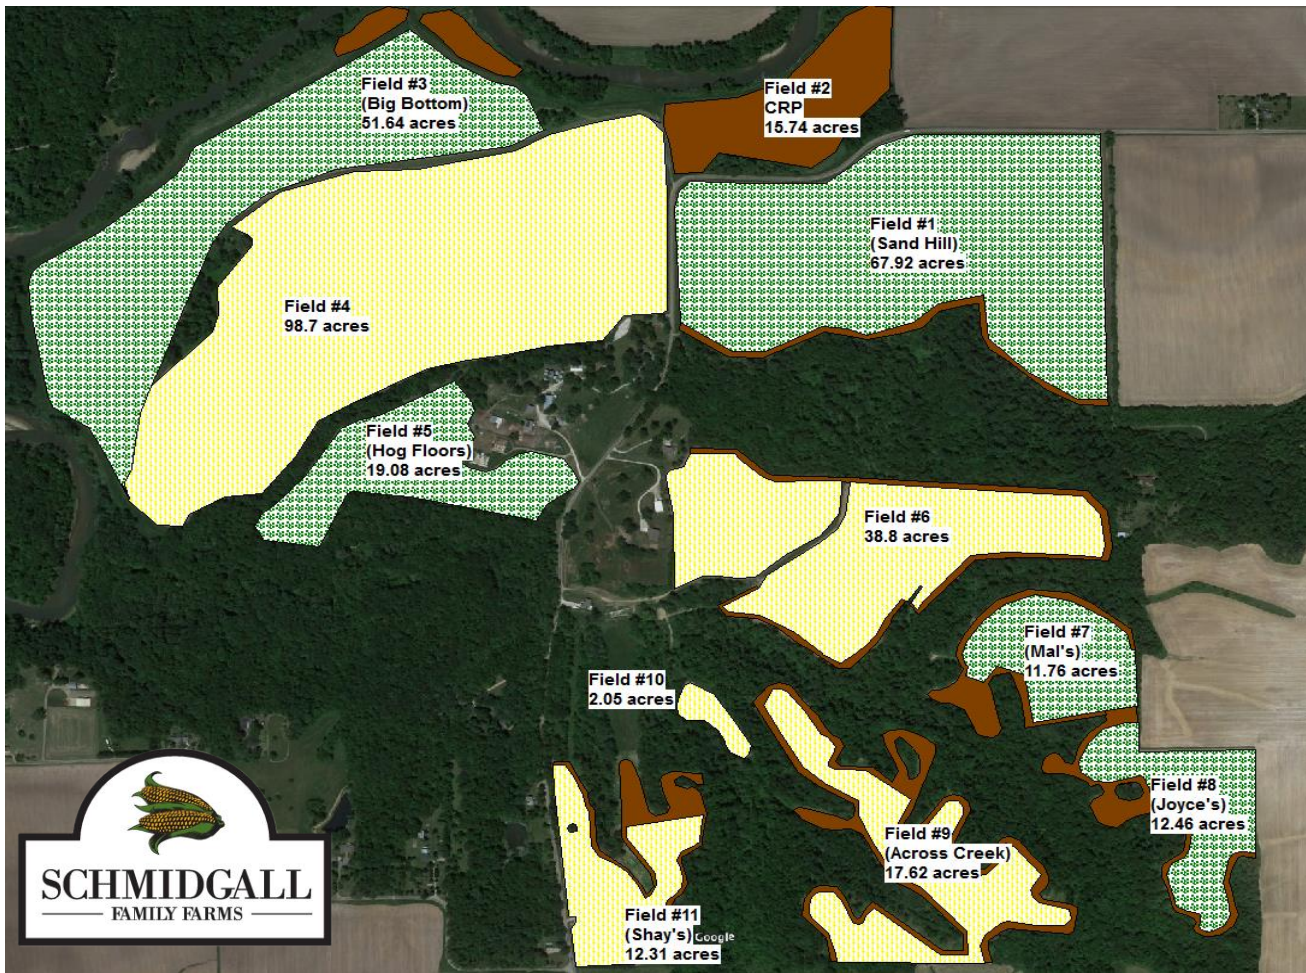

2016 Winkler Farm Crop Yields

Field Number	Corn Acres	Corn Yield	Soybean Acres	Soybean Yield	Legend	
Field #1 (Sand hill)			67.92	63.1 bu./acre	Corn	
Field #2					Soybeans	
Field #3 (Big bottom)			51.64	63.1 bu./acre		
Field #3A,B						
Field #4	98.7	241.1 bu./acre				
Field #5 (Hog floors)			19.08	66.6 bu./acre		
Field #6*, 10*	40.85	234.9 bu./acre				
Field #7 (Mal's)**			11.76	60.5 bu./acre		
Field #8 (Joyce's)**			12.46	60.5 bu./acre		
Field #9 (Across creek)	17.62	183.6 bu./acre				
Field #11 (Shay's)	12.31	192 bu./acre				
Average Yield:	169.5	230 bu./acre	162.9	63.1 bu./acre		

* #6, #10 harvested together

**#7, #8 harvested together