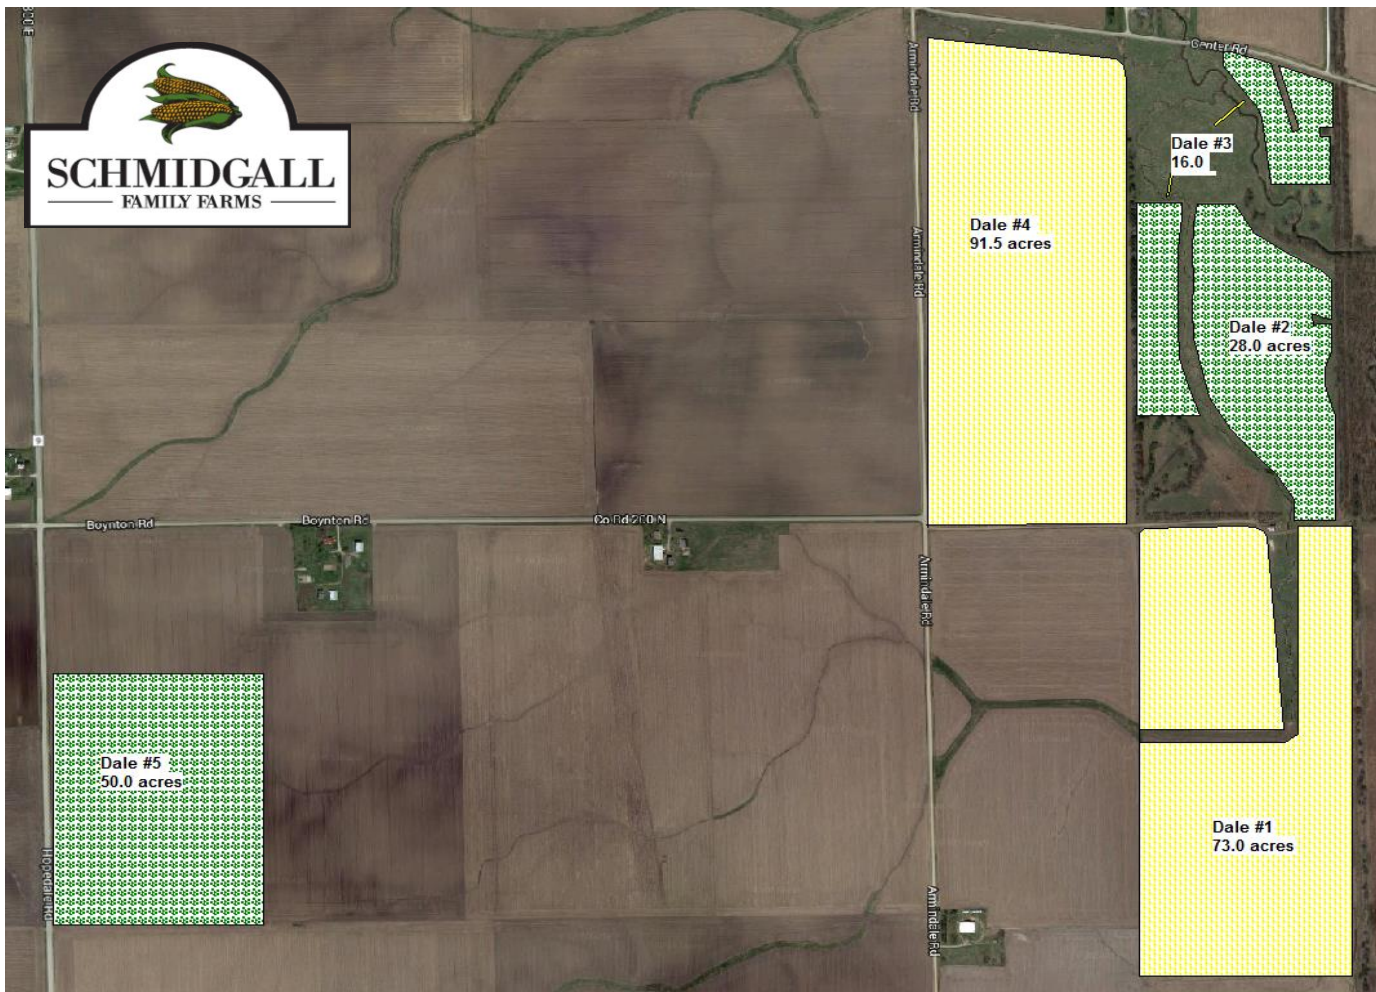

# 2017 Dale Farm Crop Plans

Field Number	Corn Acres	Soybean Acres	CRP Acres	Corn / Corn Soybeans		
Field #1	73.0	50.0	0.0	Corn / Corn Soybeans		
Field #2					28.0	
Field #3					16.0	
Field #4					91.5	
Field #5					50.0	
Total Acres	164.5	94.0	0.0			
<b>TOTAL CROPLAND ACRES</b>	<b>258.5</b>					