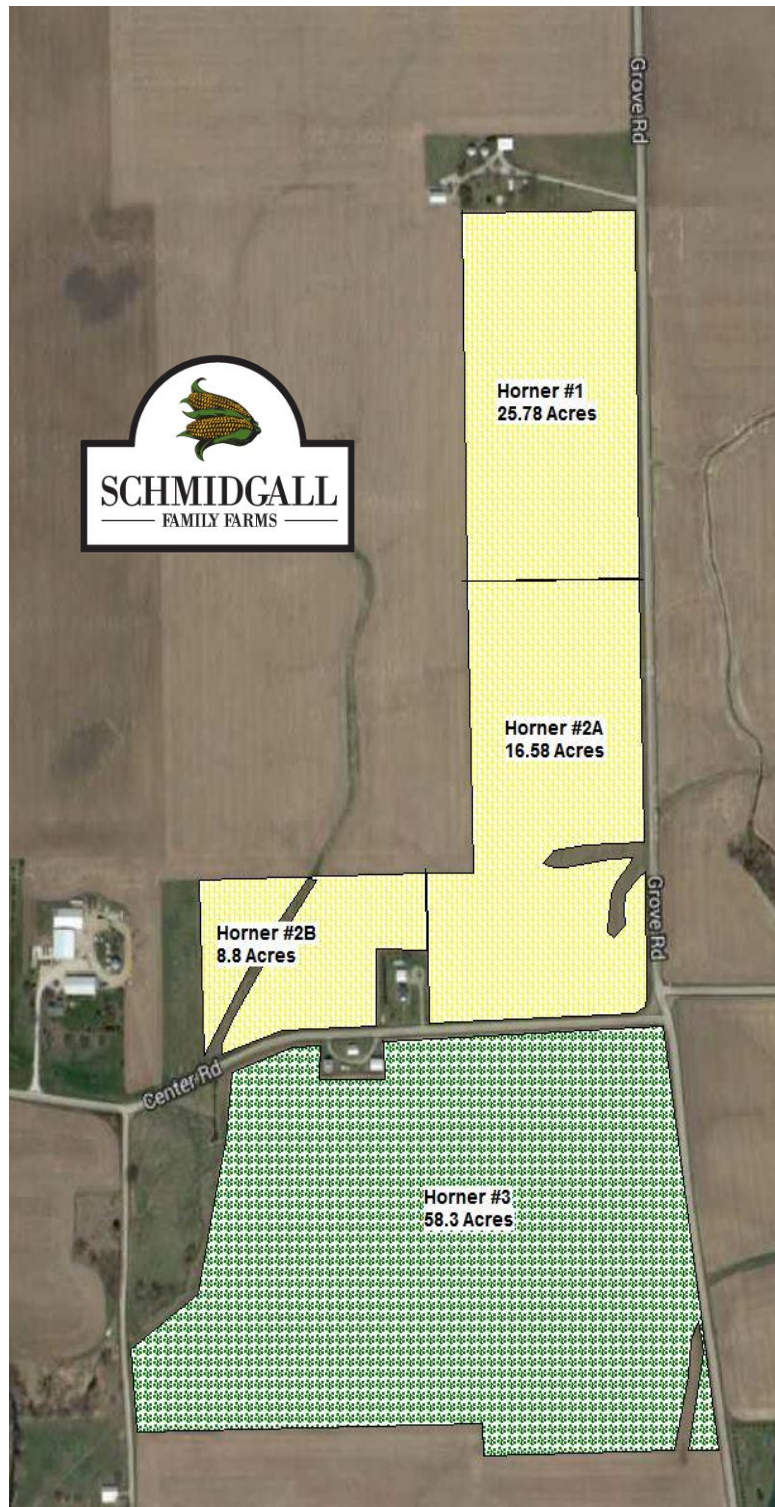

# 2016 Horner Farm Crop Yields

Field Number	Corn Acres	Corn Yield	Soybean Acres	Soybean Yield	Legend	
					Corn	Soybeans
Field#1, #2A, #2B	51.16	231 bu/a	58.3	69.5 bu/a	Corn	
Field #3					Soybeans	
<b>Farm Total:</b>	51.16	231 bu/a	58.3	69.5 bu/a	Corn/Corn	