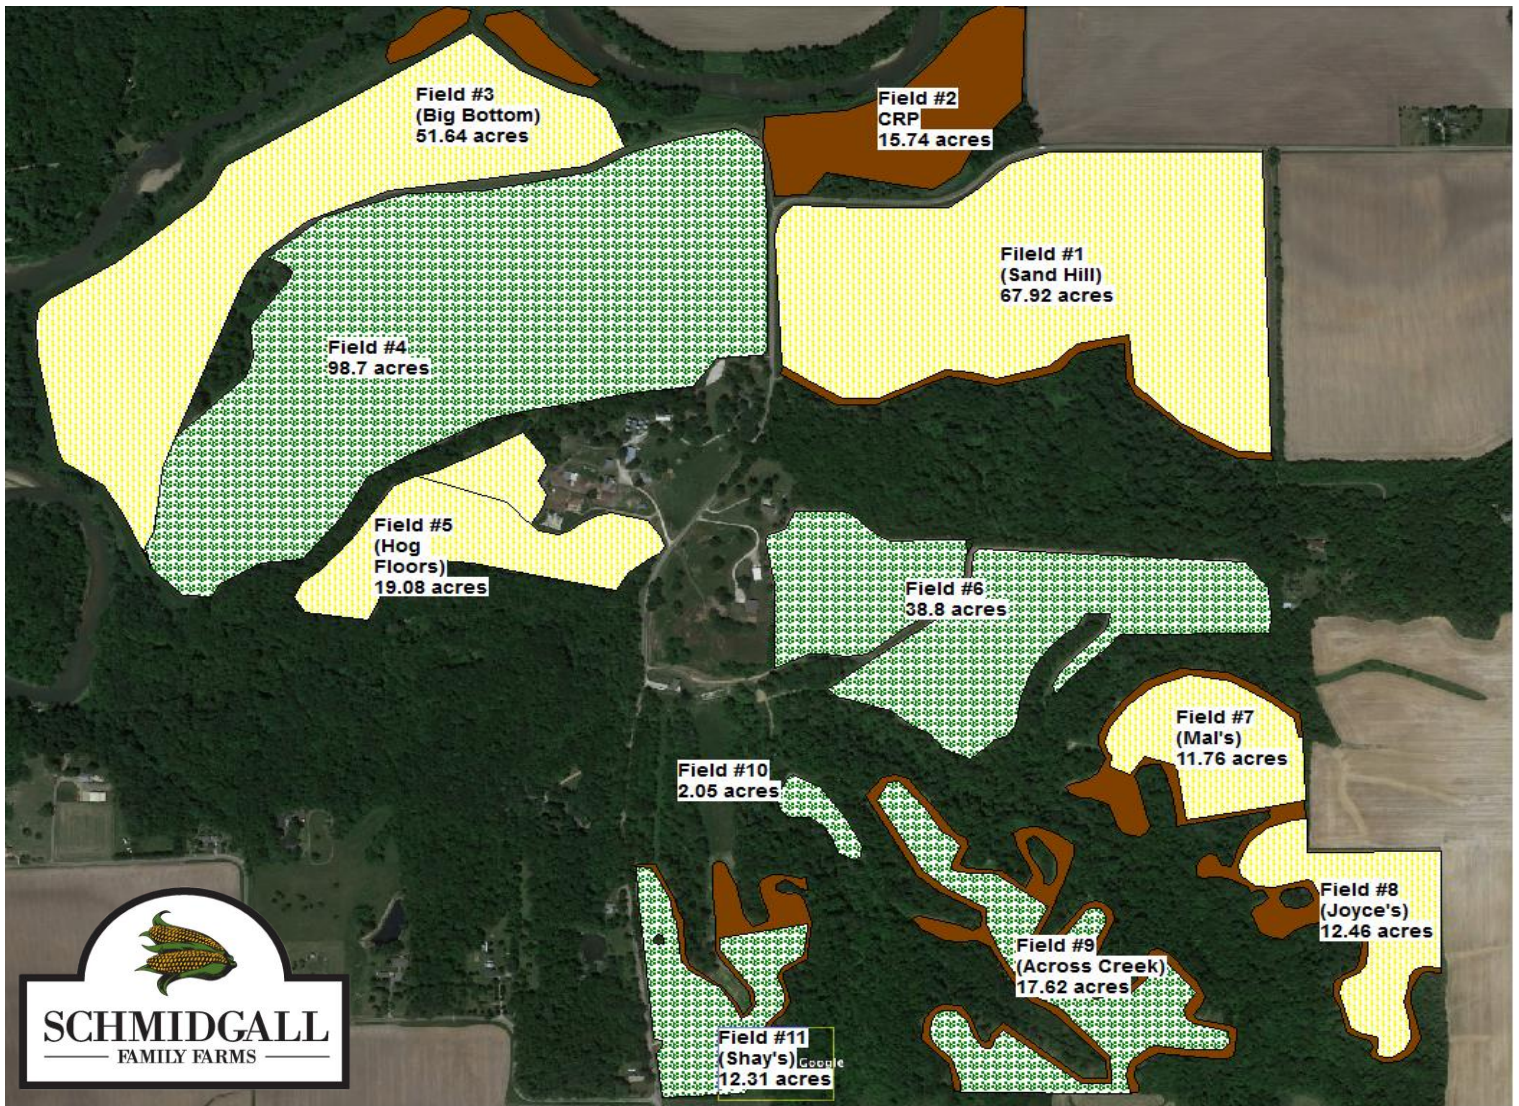

2017 Winkler Farm Crop Plans

Field Number	Corn Acres	Soybean Acres	CRP Acres
Field #1 (Sand hill)	67.92		2.06
Field #2			15.74
Field #3 (Big bottom)	51.64		8.53
Field #3A,B			8.53
Field #4		98.70	
Field #5 (Hog floors)	19.08		
Field #6		38.80	3.65
Field #7 (Mal's)	11.76		3.69
Field #8 (Joyce's)	12.46		4.25
Field #9 (Across creek)		17.62	9.04
Field #10		2.05	
Field #11 (Shay's)		12.31	4.43
Total Acres	162.9	169.5	51.39
TOTAL CROPLAND ACRES	383.7		

Legend	
Corn	
Soybeans	