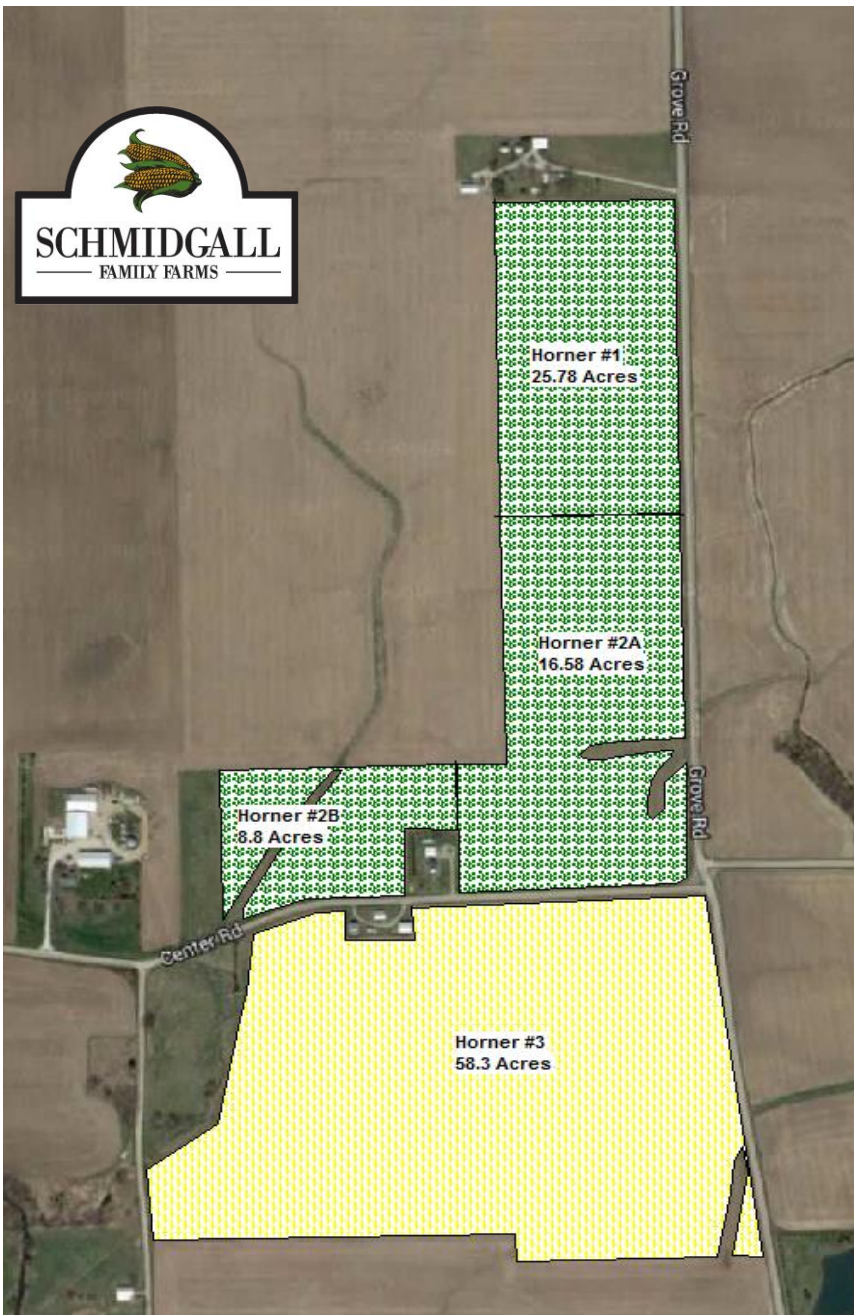

Horner Farm 2017 Crop Plans

Field Number	Corn Acres	Soybean Acres	CRP Acres
Field #1		25.8	
Field #2A		16.6	
Field #2B		8.8	
Field #3	58.3		
Total Acres	58.3	51.2	
TOTAL CROPLAND ACRES	109.5		

Corn	
Soybeans	